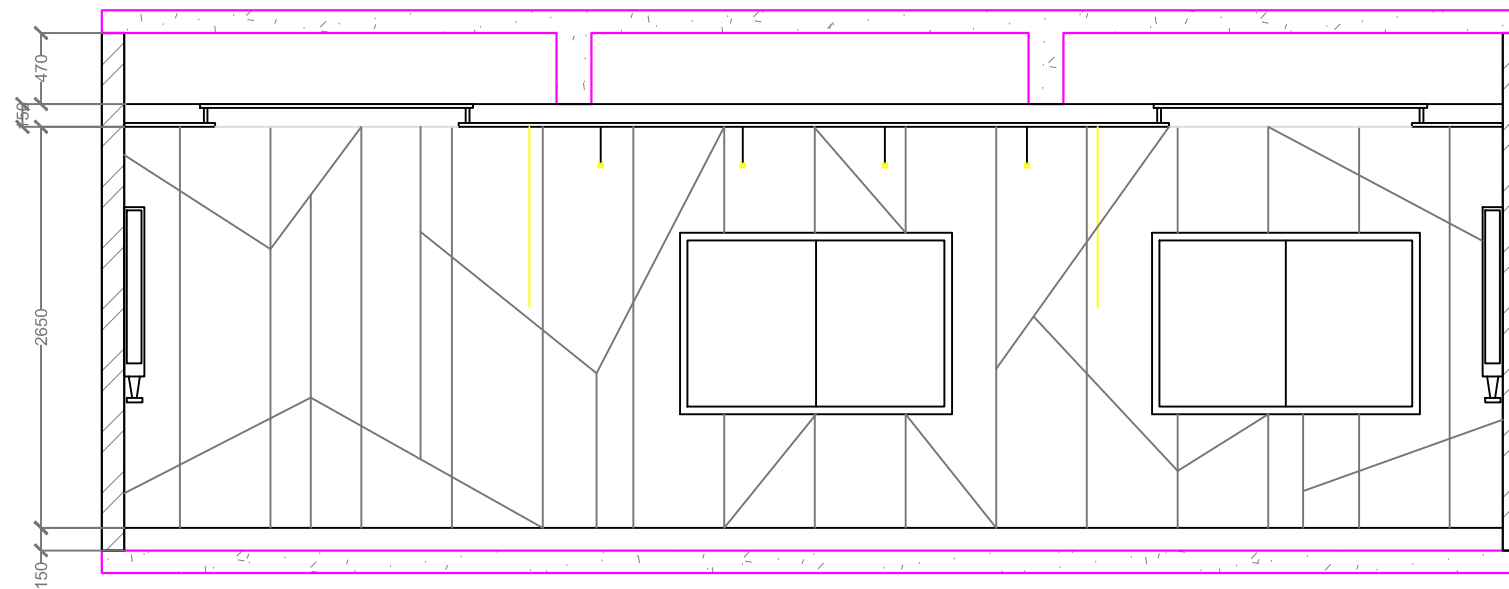

ELEVATION C

ELEVATION D

Date	09-04-25	
Scale	1:50	
Drawn	SR	
Checked	PP	
Approved	PP	
SHEET SIZE	A3	

CLIENT
IIT, BOMBAY

PROJECT
TV ROOM

DESIGN IDEAS
2,SREE RANG BUILDING, GROUND FLOOR,
OPP BANK OF BARODA, CHANDAVARKAR ROAD,
CENTRAL MATUNGA, - 400 019.
TELE : 24118778,24131712

Sheet Title	Project No.
TV ROOM ELEVATION	Dwg. No.
	Rev. No. R-0